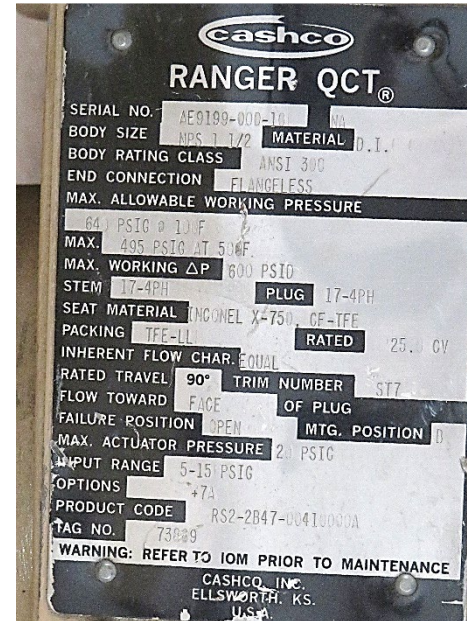

SLE 21-038 Fisher Control Valve Pictures

SLE 21-038 Fisher Control Valve Pictures

SLE 21-038 Fisher Control Valve Pictures

SLE 21-038 Fisher Control Valve Pictures

SLE 21-038 Fisher Control Valve Pictures

SLE 21-038 Fisher Control Valve Pictures

SLE 21-038 Fisher Control Valve Pictures

SLE 21-038 Fisher Control Valve Pictures